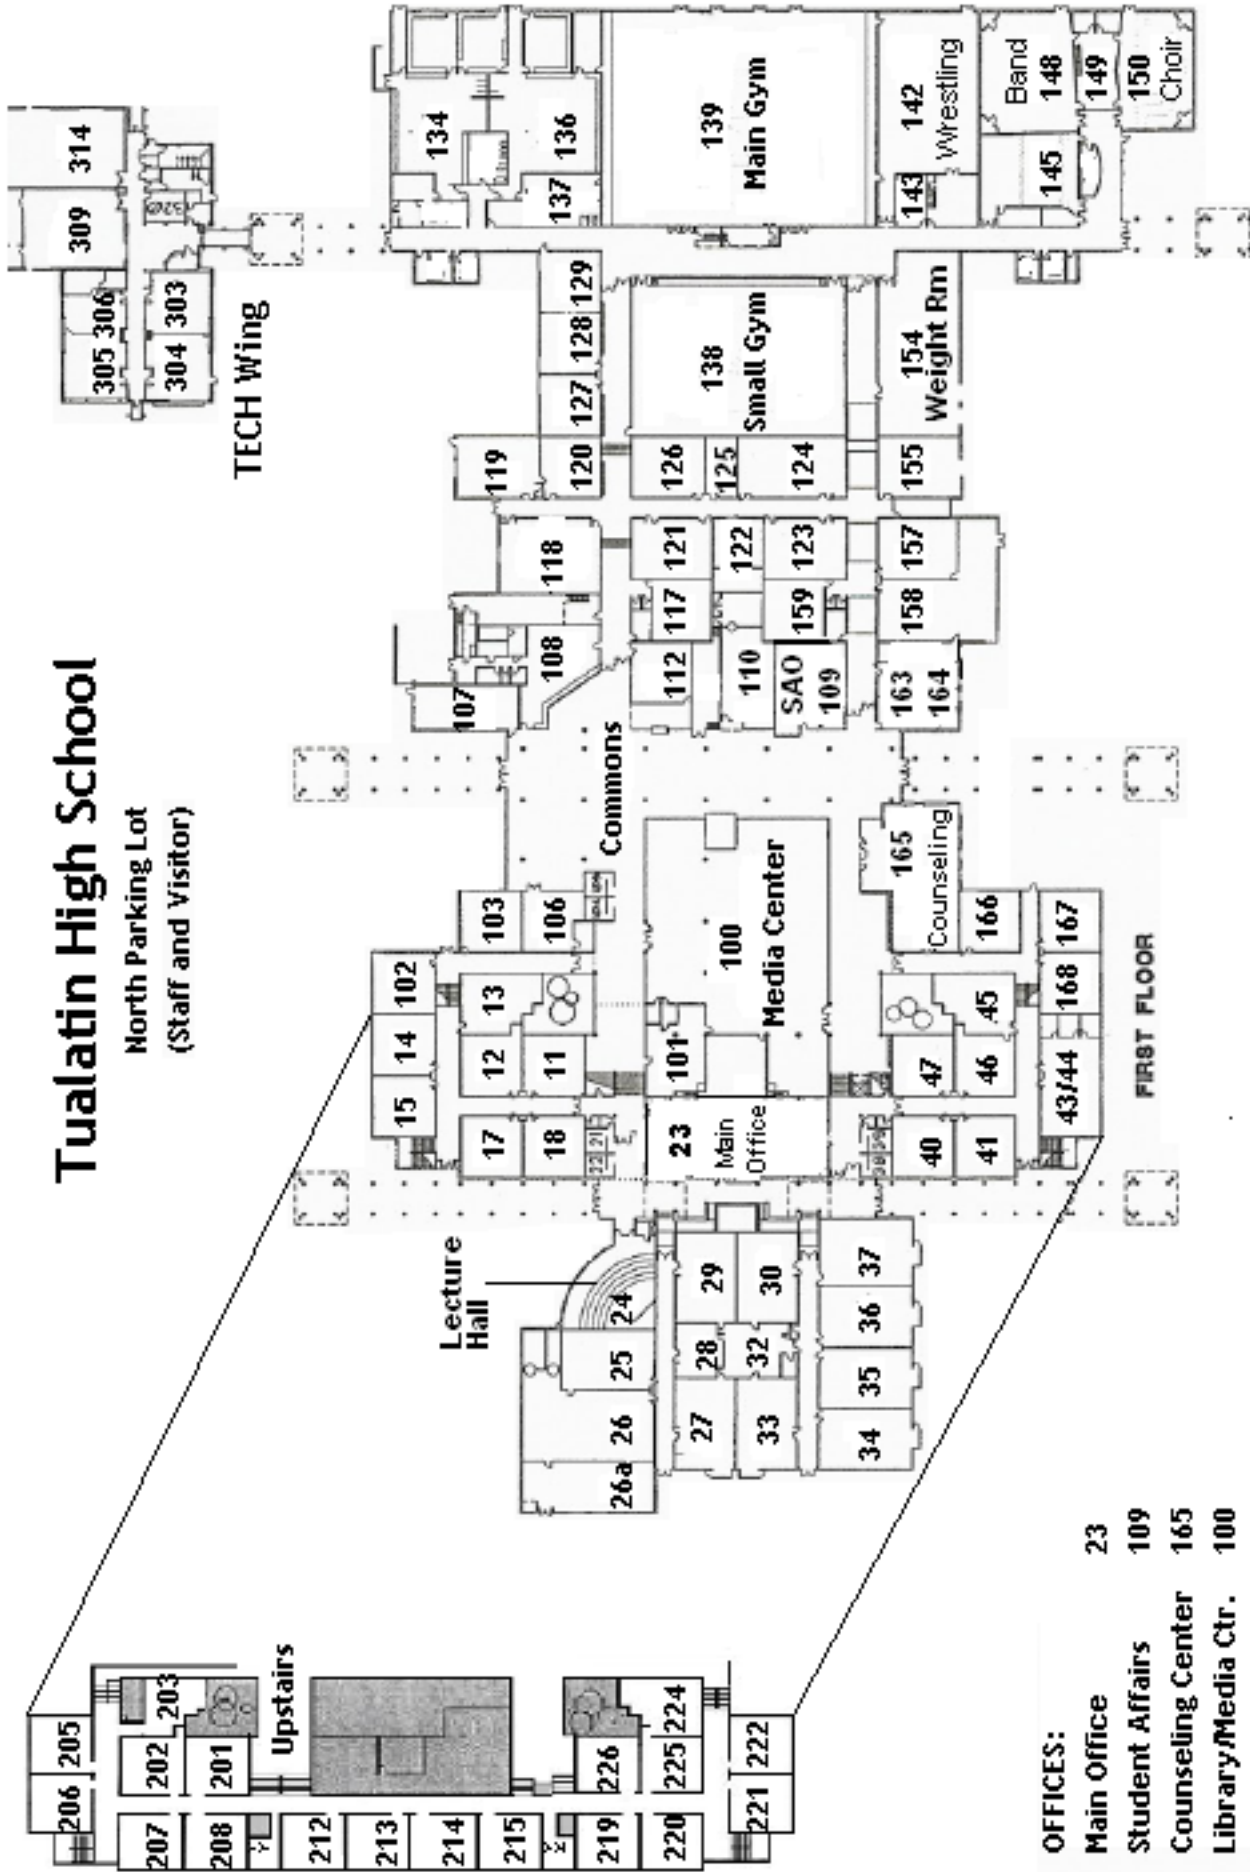

Tualatin High School

North Parking Lot
(Staff and Visitor)

South Parking Lot
(Students)

Auditorium

Swimming Pool

- OFFICES:**
- Main Office 23
 - Student Affairs 109
 - Counseling Center 165
 - Library/Media Ctr. 100
 - Athletic Office 143
 - Staff Lounge 107
 - Lecture Hall 24